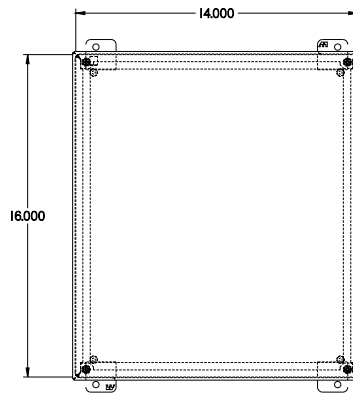

PART No. 1414SCO10

for more information visit  
[www.hammfg.com](http://www.hammfg.com)

Data subject to change without notice

TOP VIEW

ISOMETRIC VIEW

BACK VIEW

LEFT SIDE VIEW

FRONT VIEW

RIGHT SIDE VIEW

INNER PANEL

BOTTOM VIEW