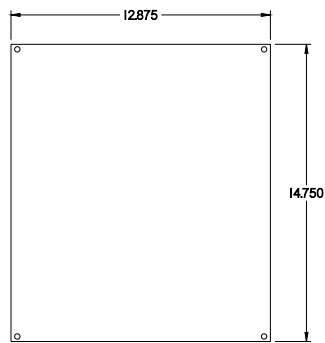

PART No. 1414SCO10

for more information visit  
[www.hammfg.com](http://www.hammfg.com)

Data subject to change without notice

TOP VIEW

ISOMETRIC VIEW

BACK VIEW

LEFT SIDE VIEW

FRONT VIEW

RIGHT SIDE VIEW

INNER PANEL

BOTTOM VIEW