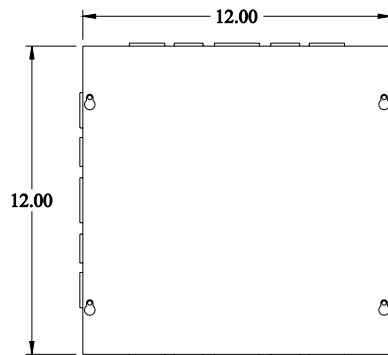

PART No. CSKO12126

for more information visit
www.hammfg.com

Data subject to change without notice

Isometric drawing Not to Scale

TOP VIEW

ISOMETRIC VIEW

SIDE VIEW

FRONT VIEW

SIDE VIEW

BOTTOM VIEW